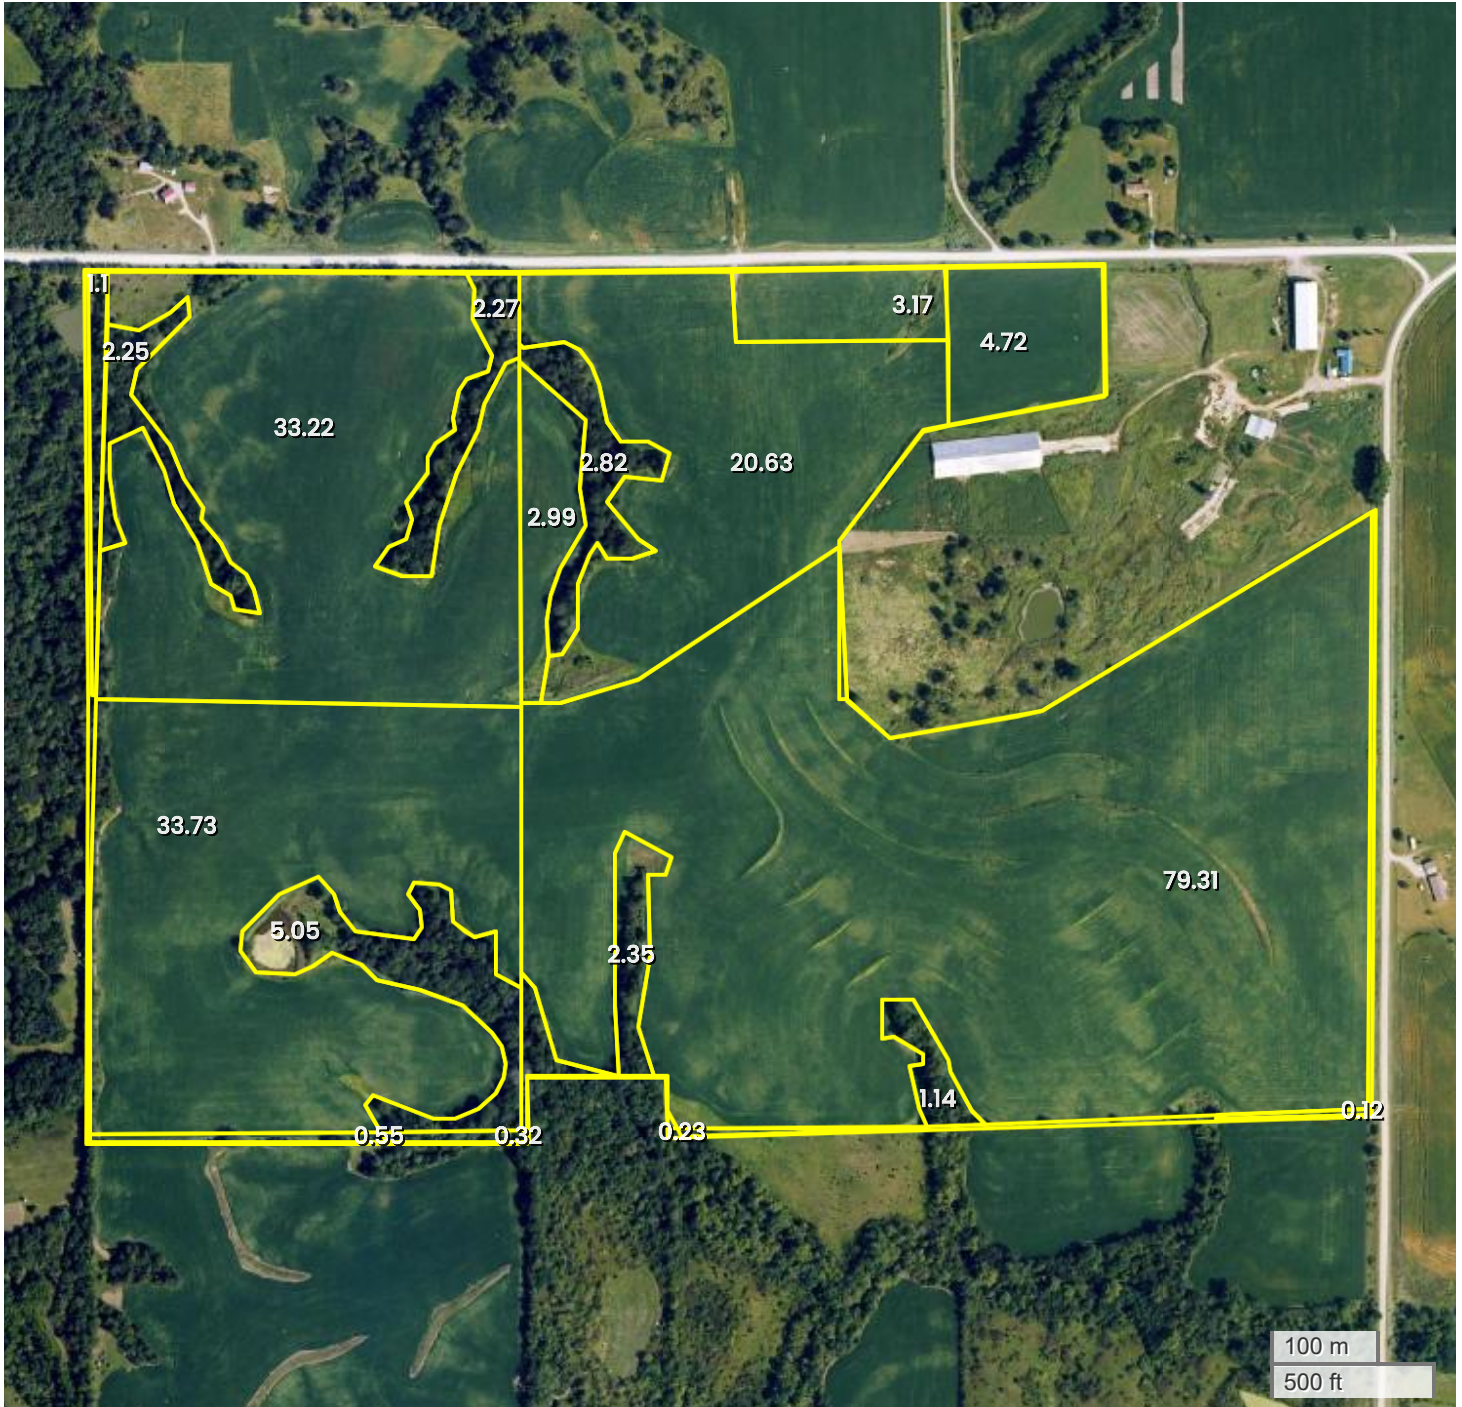

MONROE COUNTY FARM (198.15 AC TOTAL, 195.97 AC TILLABLE)

AERIAL MAP

Center: 41.099502, -92.943606

28-73N-18W

Union Township

Monroe County, IA

FarmWorth, LLC makes no warranties, express or implied, regarding the accuracy of any information provided through FarmWorth.com. User is solely responsible for independently verifying all information prior to use and waives any claims against FarmWorth, LLC arising from inaccuracies in such information.